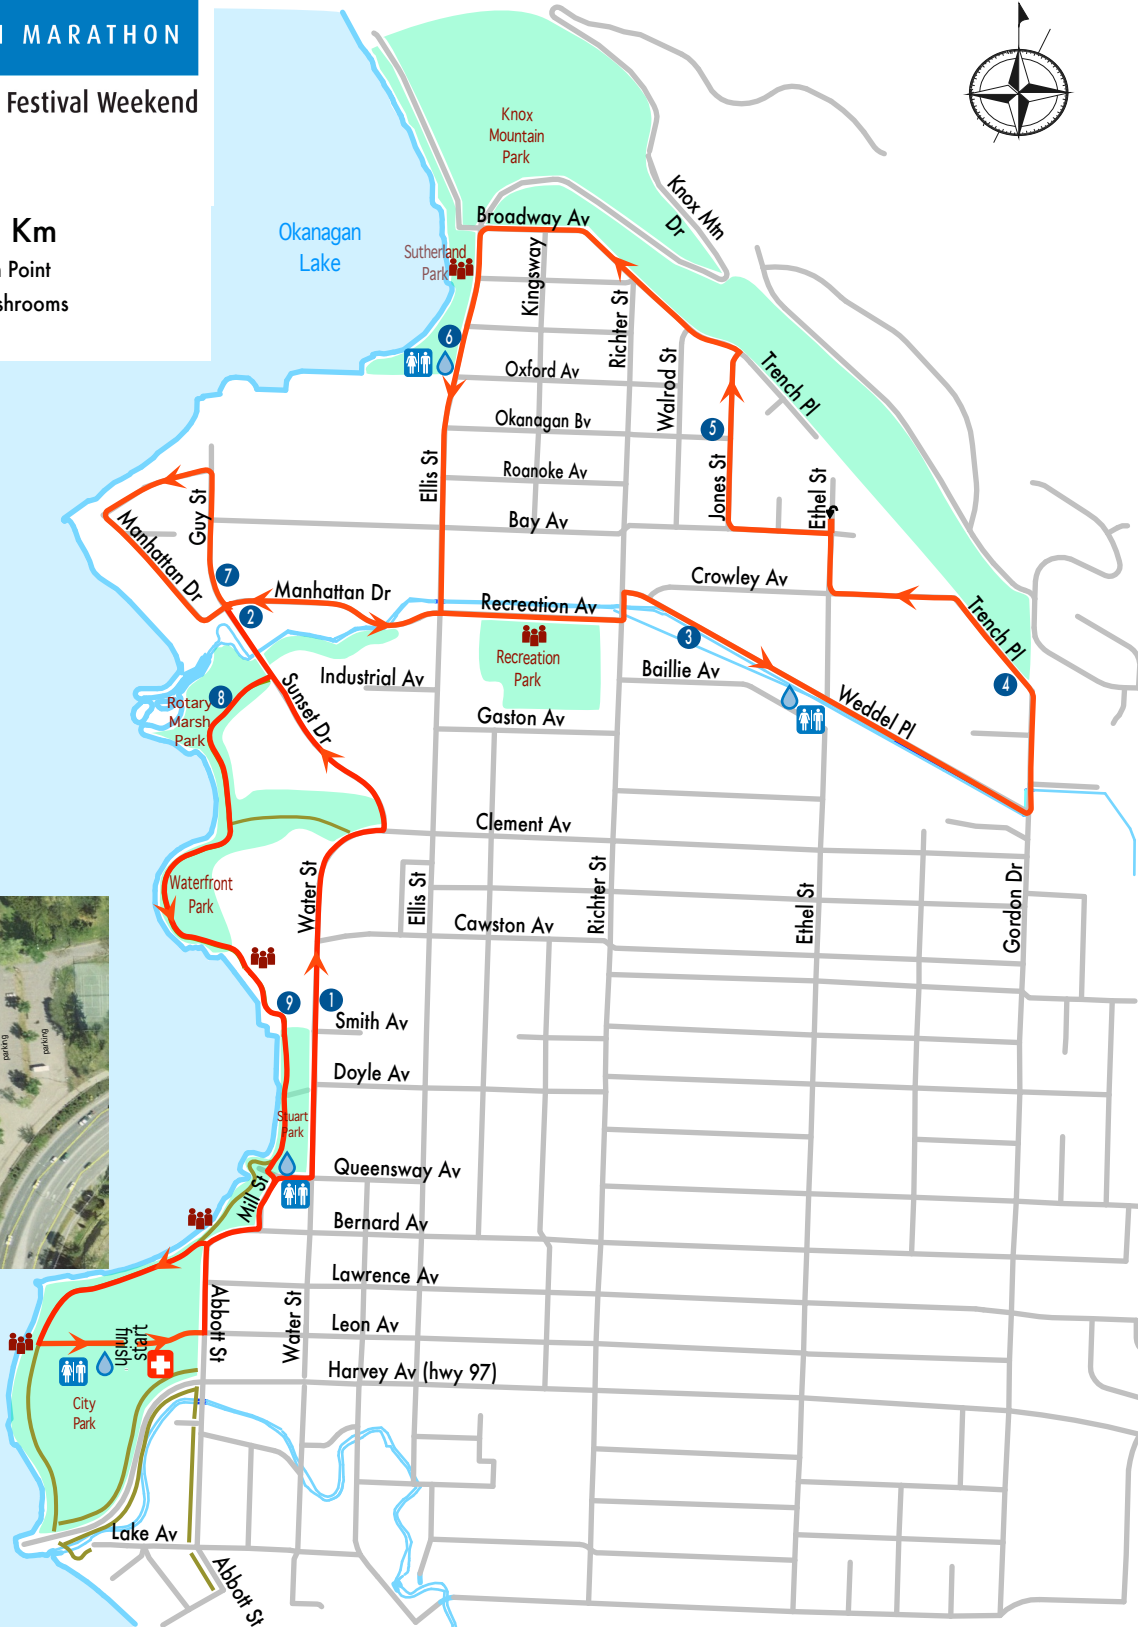

Family Festival Weekend

Okanagan 10.0 Km

- ③ Km Marker ↙ Turn Point
- 💧 Water Station 🚻 Washrooms
- 👤 Viewing Point

10 km